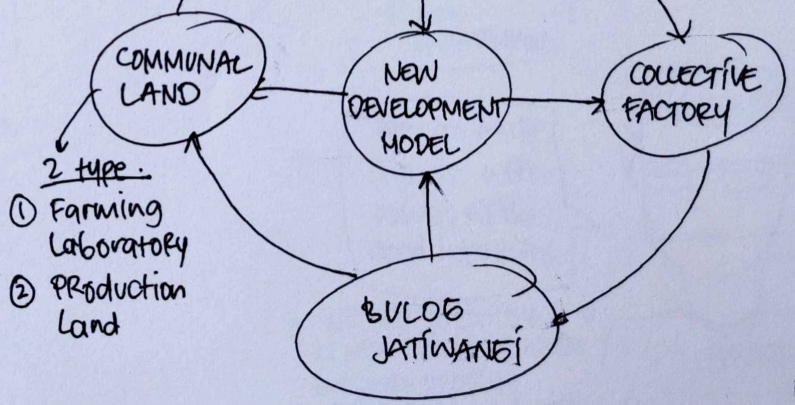

1. 2 type :
- ① Farming Laboratory
  - ② Production Land